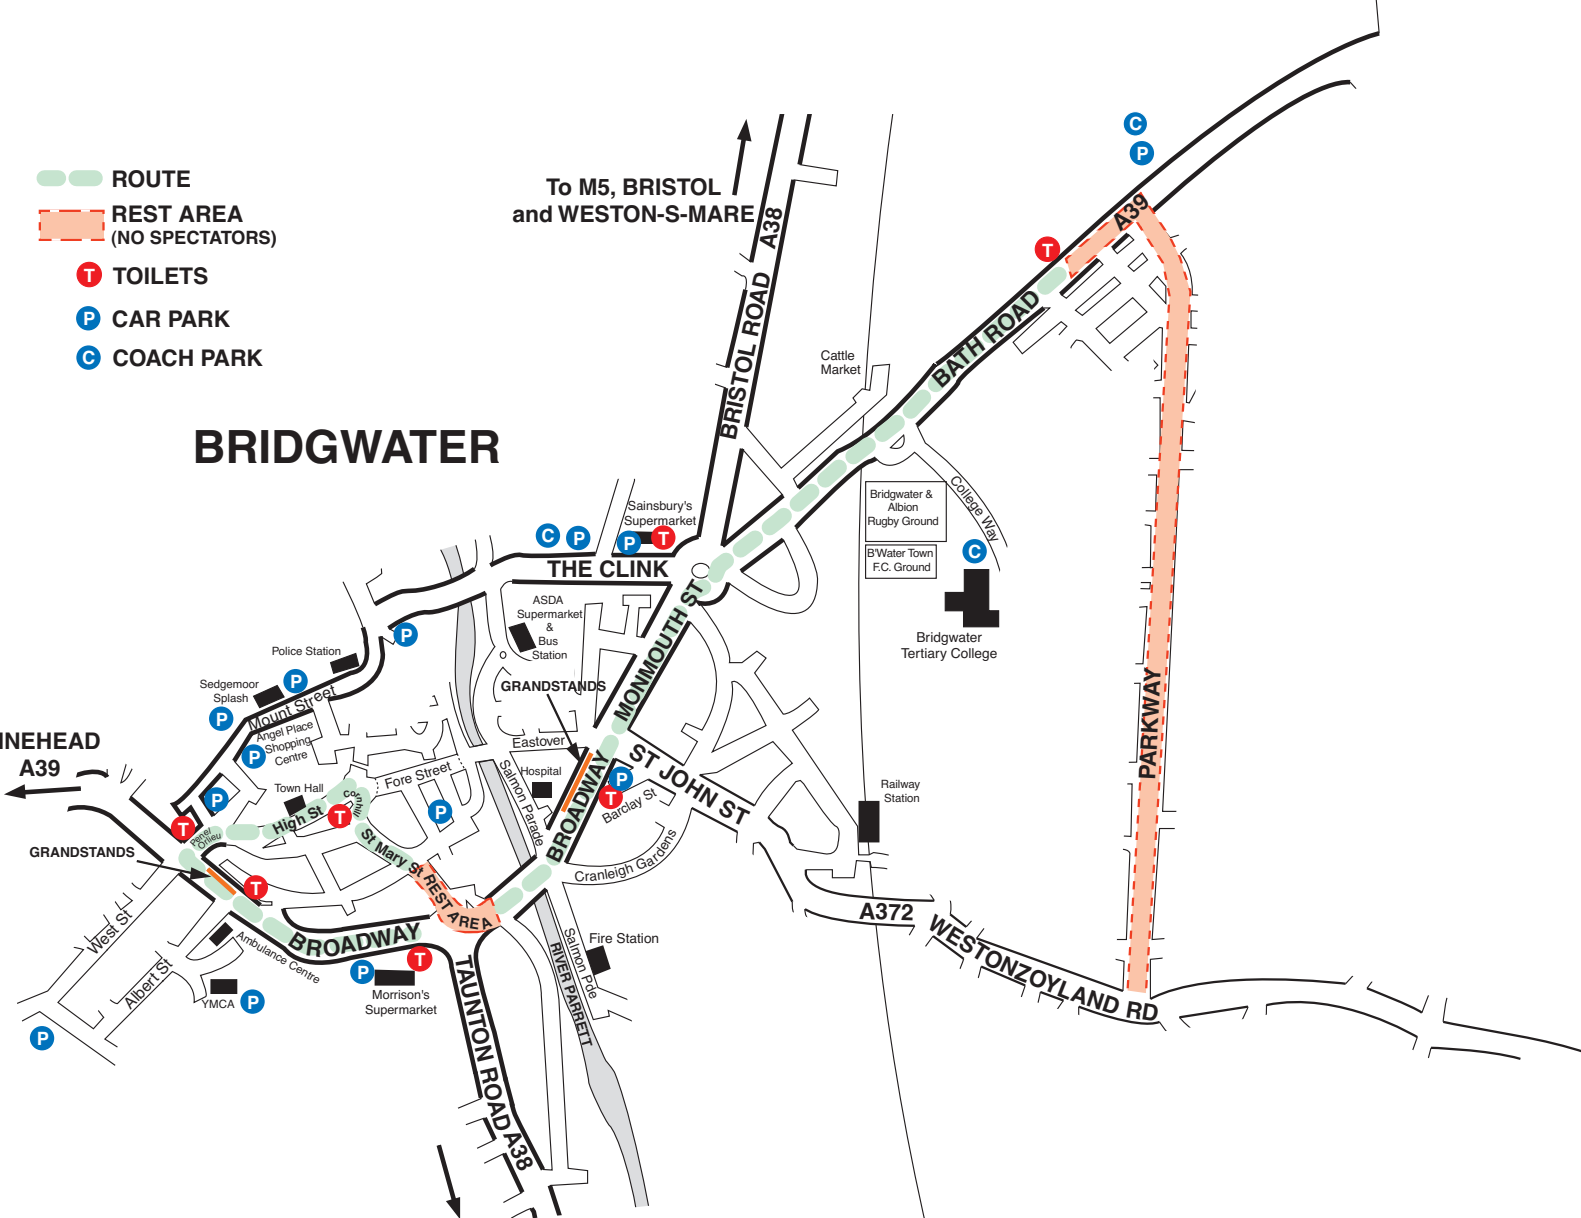

- ROUTE
- REST AREA  
(NO SPECTATORS)
- T TOILETS
- P CAR PARK
- C COACH PARK

# BRIDGWATER

To M5, BRISTOL  
and WESTON-S-MARE

MINEHEAD  
A39

To M5, N. PETHERTON  
AND TAUNTON

Bridgwater & Albion  
Rugby Ground  
B'Water Town  
F.C. Ground  
Bridgwater  
Tertiary College

THE CLINK

GRANDSTANDS

GRANDSTANDS

BROADWAY REST AREA

PARKWAY