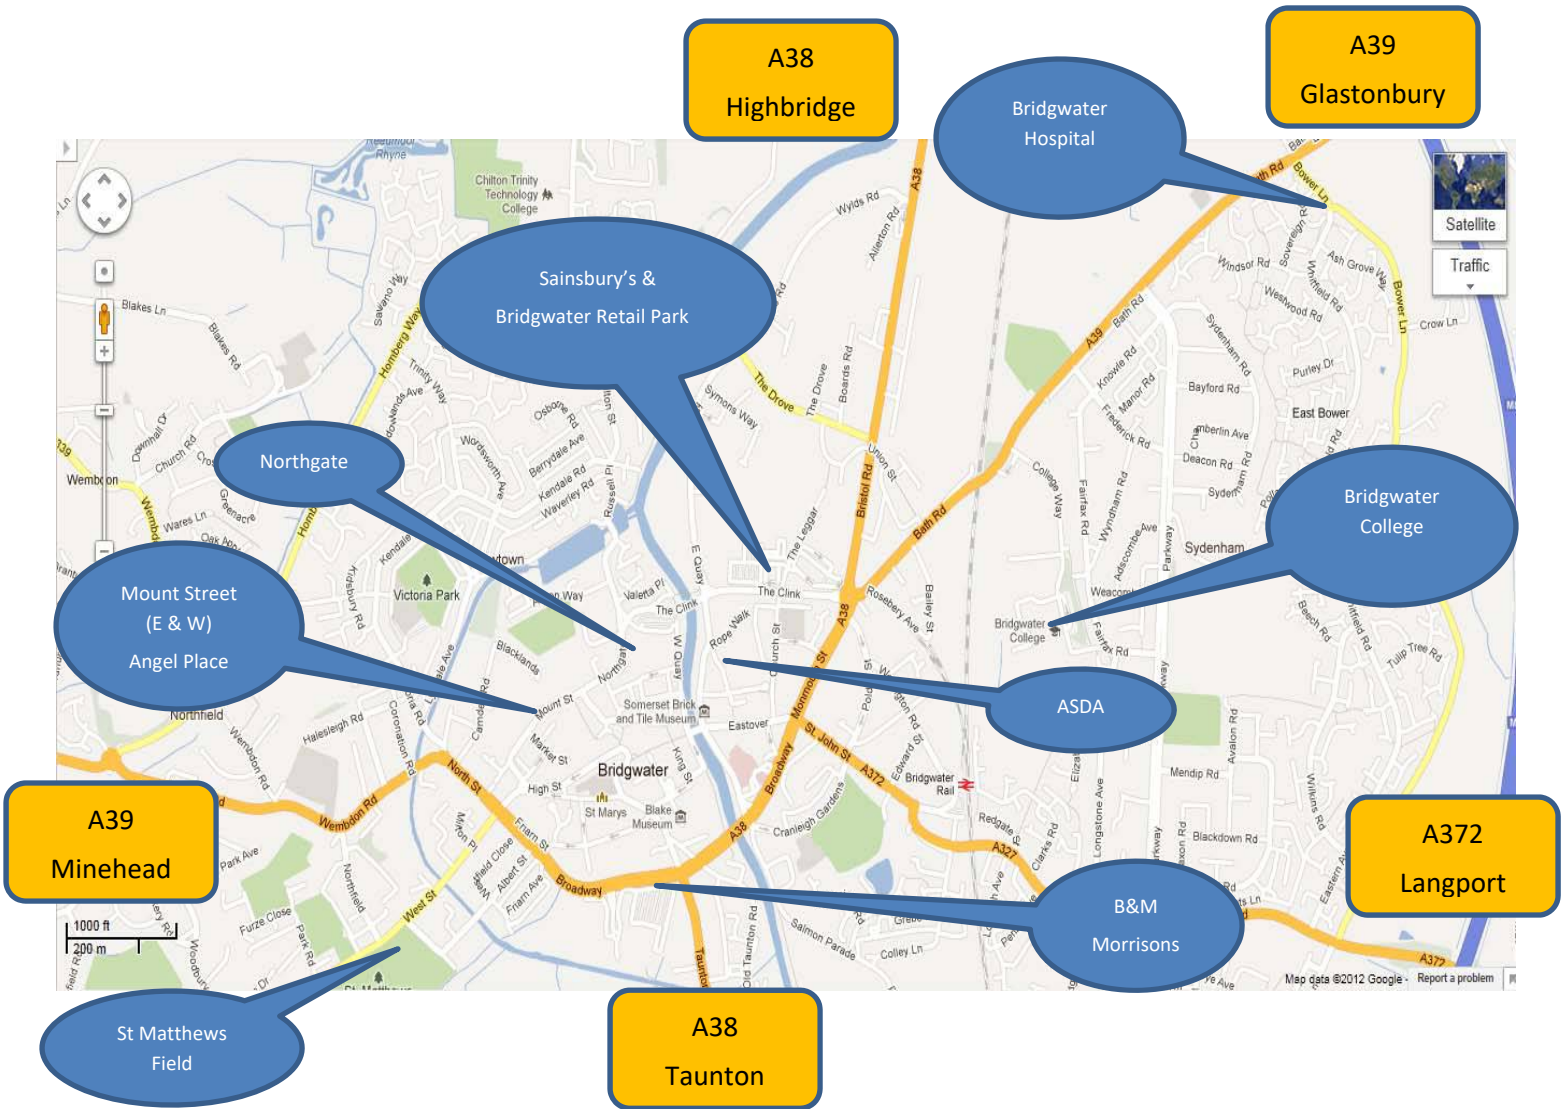

Bridgwater Carnival Car Park Locations

There are a number of car parks in and around Bridgwater that are run by various local charities.

Whilst every effort is made to get you away as speedily as possible after the procession, delays are inevitable.

To access these car parks please follow signs examples of which are shown below:

These signs will be free standing. These signs will be mounted on lamp post and other street furniture

Bridgwater Carnival
Car Park Locations

Key

Access route from M5 J23 

Exit Route 

Nearest procession Route 

Bridgwater Carnival

Morrisons & B&M Car Park Access and Exit Routes

Routes

Between these Car parks there are approx. 700 spaces and each is a level 5 minute walk from the procession route and are open until after the Squibbing has taken place.

Expect delays when leaving any car park following the procession.

Key

Car Park Access Route ← (Blue arrow)

Car park exit Route during the procession → (Green arrow) After the procession → (Red arrow)

Procession Route (nearest point) — (Black line)