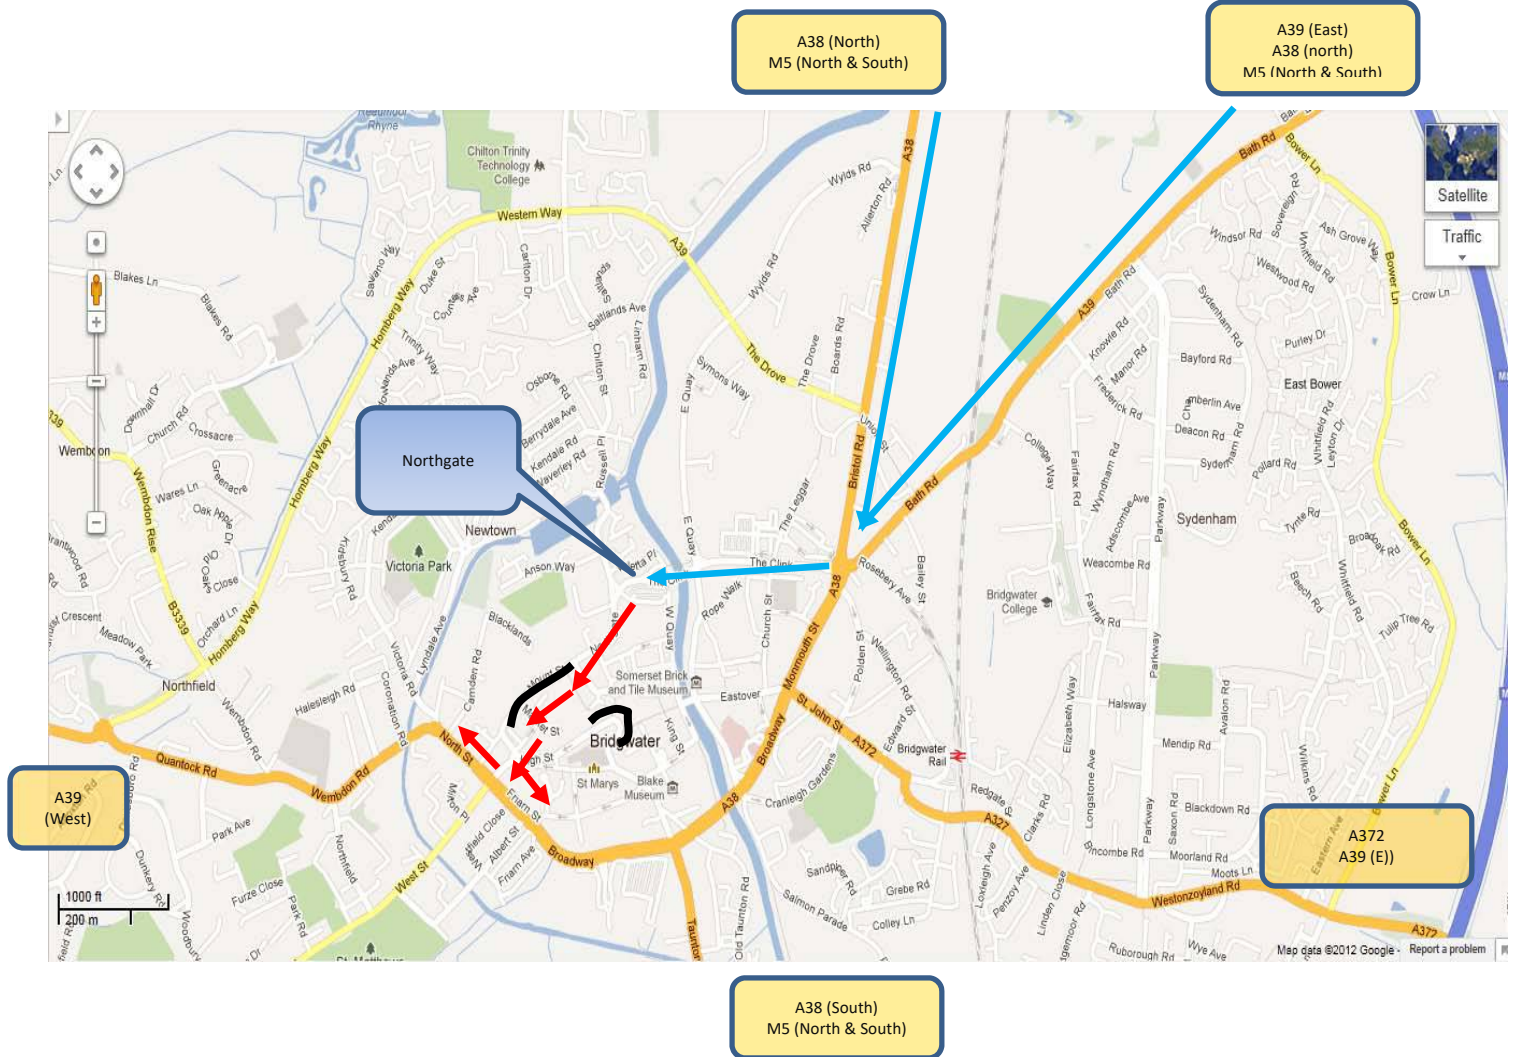

Bridgwater Carnival
Northgate Car Park Access and Exit Routes

This car park has a capacity of 170 cars and is a 5 minute walk from the procession route.

The normal car park regulations apply to these car parks until 1600 hours

There is no access from this car park during the procession.

Expect delays when leaving any car park following the procession.

Key

- Car Park Access Route →
- Car park exit Route →
- Procession Route (nearest point) —