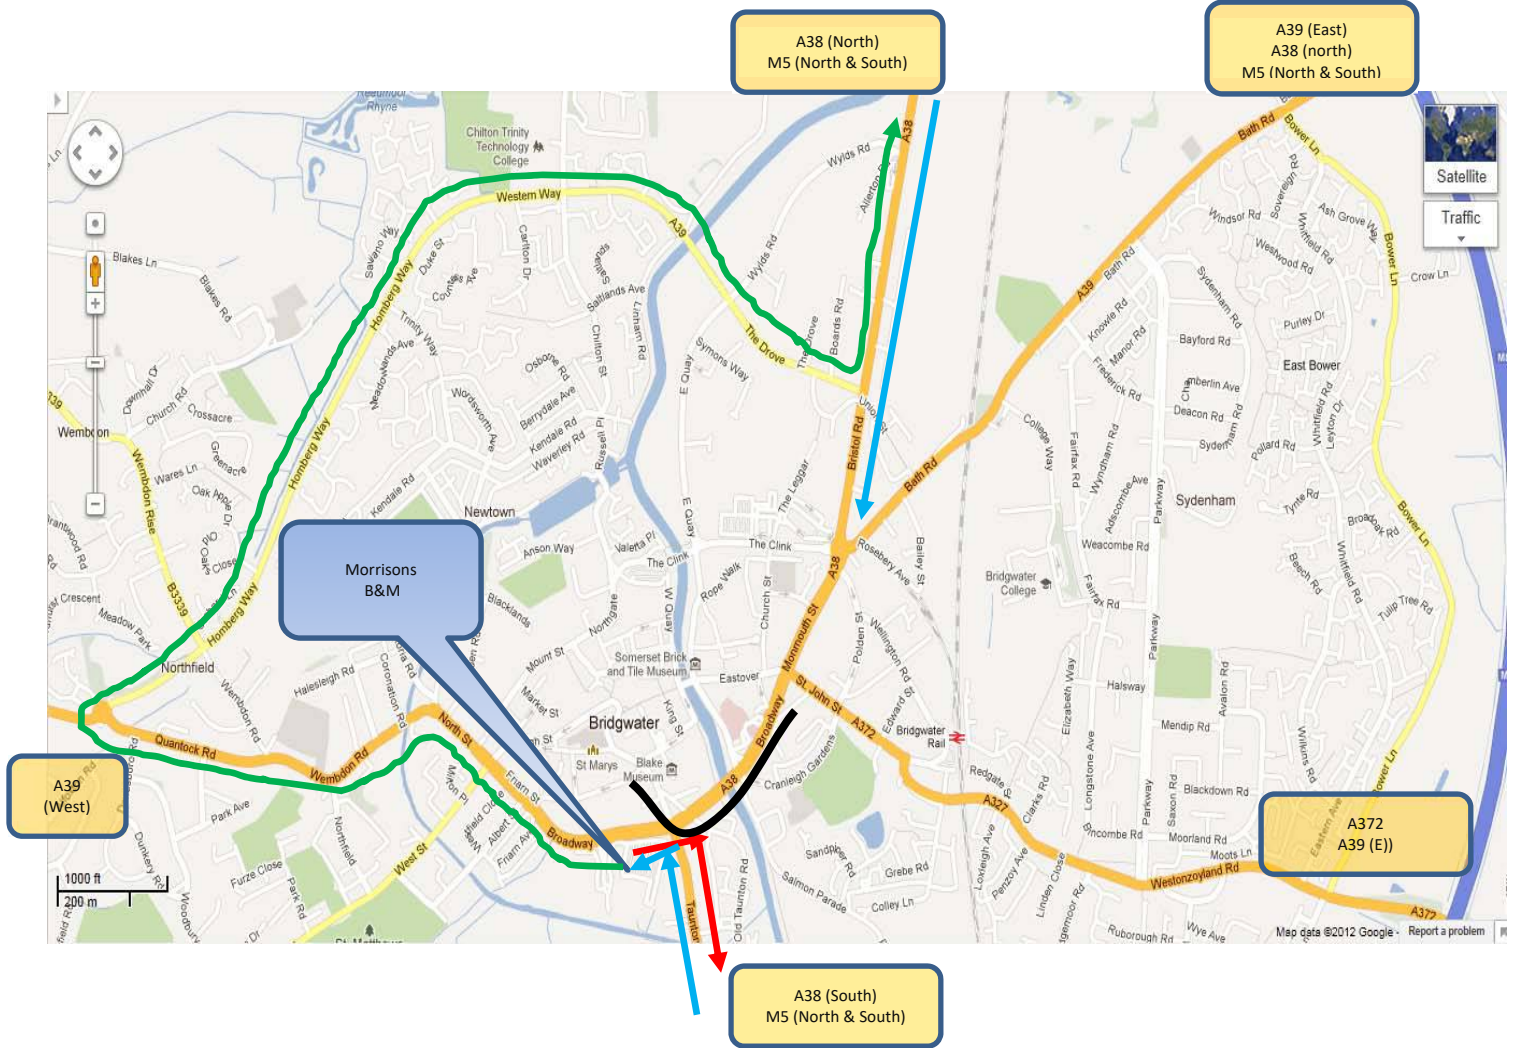

Bridgwater Carnival
Bridgwater Hospital Car park

It has approximately 150 spaces including disabled and is approximately 10 minutes from the procession route.

This car park can be accessed/exited whilst the procession is underway.

Key

Access route from M5 J23 

Exit Route 

Nearest procession Route 

Bridgwater Carnival

Morrisons & B&M Car Park Access and Exit Routes

Routes

Between these Car parks there are approx. 700 spaces and each is a level 5 minute walk from the procession route and are open until after the Squibbing has taken place.

On safety grounds there is no access from this car park to the A38 southbound.

Expect delays when leaving any car park following the procession.

Key	
Car Park Access Route	
Car park exit Route (during the procession)	
Car park exit Route (after the procession)	
Procession Route (nearest point)	

The normal car park regulations apply to these car parks until 1600 hours

All are adjacent to the procession route and will be open until after the squibbing.

You will not be able to leave these parks until after the procession.