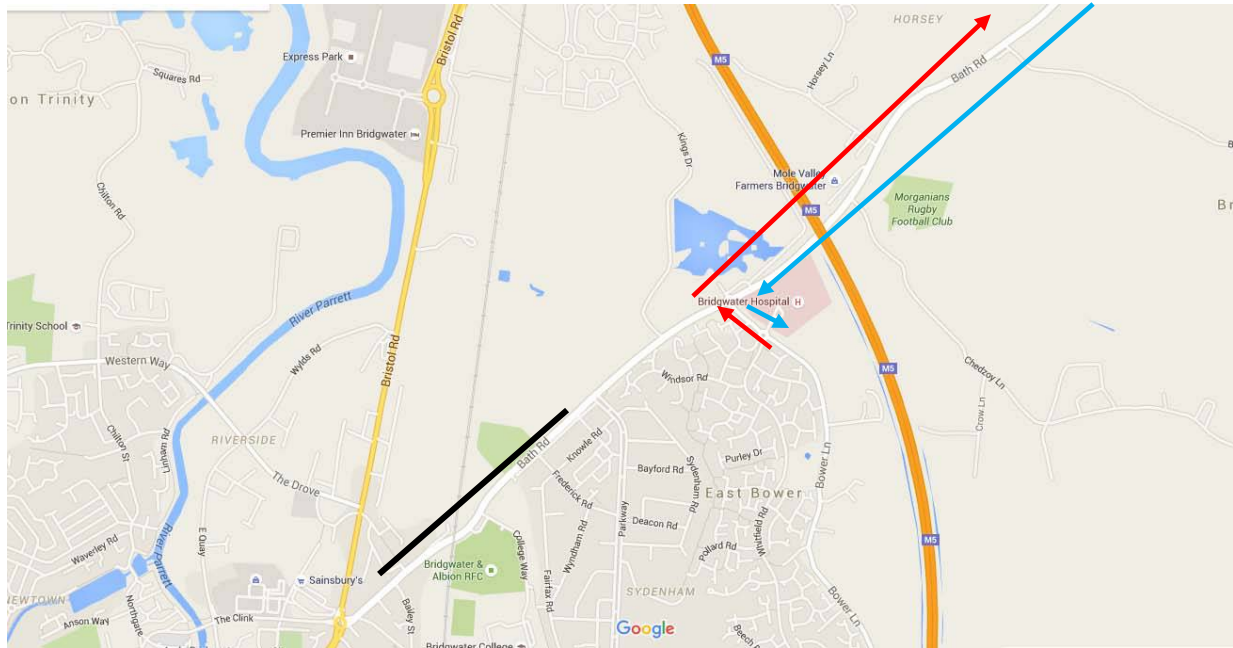

Expect delays when leaving any car park following the procession.

Key

- Car Park Access Route Before 1800 hours → after 1800 hours ←
- Car park exit Route during the procession →
- Car Park exit route after the procession →
- Procession Route (nearest point) —

Bridgwater Carnival
Bridgwater Hospital Car park

It has approximately 150 spaces including disabled and is approximately 10 minutes from the procession route.

This car park can be accessed/exited whilst the procession is underway.

Key

Access route from M5 J23 

Exit Route 

Nearest procession Route 

Bridgwater Carnival

Morrisons & B&M Car Park Access and Exit Routes

Routes

Between these Car parks there are approx. 700 spaces and each is a level 5 minute walk from the procession route and are open until after the Squibbing has taken place.

On safety grounds there is no access from this car park to the A38 southbound.

Expect delays when leaving any car park following the procession.

Key	
Car Park Access Route	
Car park exit Route (during the procession)	
Car park exit Route (after the procession)	
Procession Route (nearest point)	