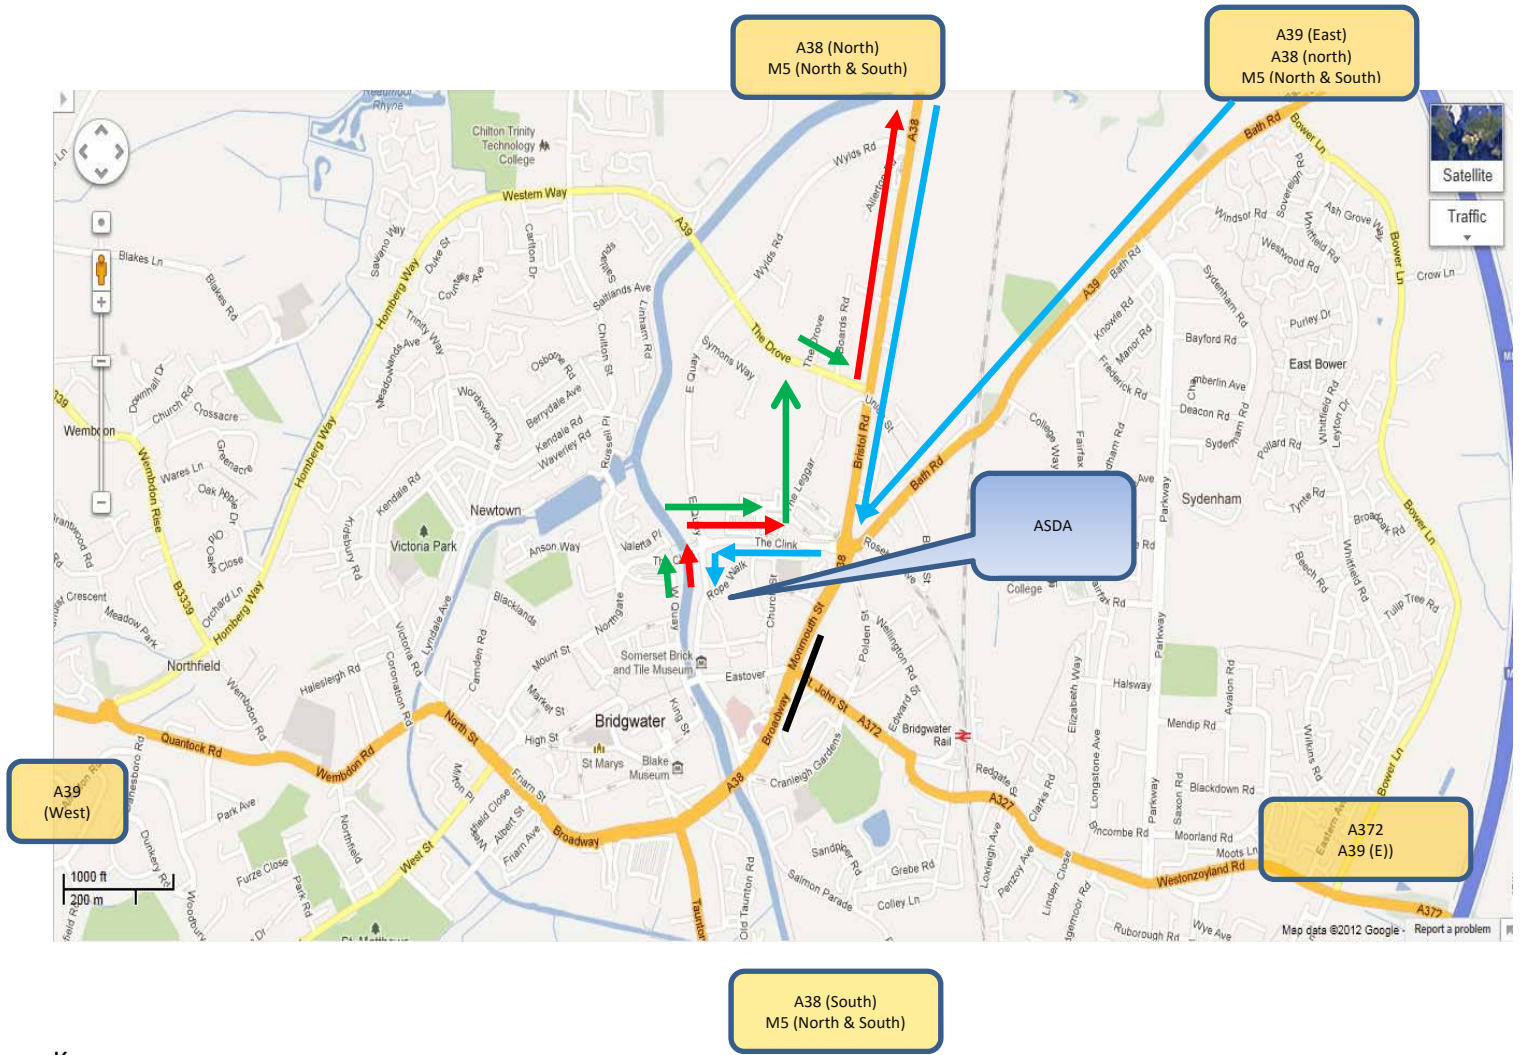

To exit these car parks please follow signs examples of which are shown below.

These signs will be free standing.

These signs will be mounted on lamp post and other street furniture.

Bridgwater Carnival

ASDA Car Park Access and Exit Routes

The normal car park regulations apply to this car park until 1600 hours

This car park has 300 parking spaces and is a 5 minute walk from the procession route and is open until after the Squibbing has taken place.

Expect delays when leaving any car park following the procession.

- Key**
- Access Route ← (blue arrow)
 - Exit Route during the procession ← (green arrow)
 - Exit route post procession ← (red arrow)
 - Procession Route (nearest point) — (black line)

Key

Access route from M5 J23 

Exit Route 

Nearest procession Route 

Bridgwater Carnival

Morrisons & B&M Car Park Access and Exit Routes

Routes

Between these Car parks there are approx. 700 spaces and each is a level 5 minute walk from the procession route and are open until after the Squibbing has taken place.