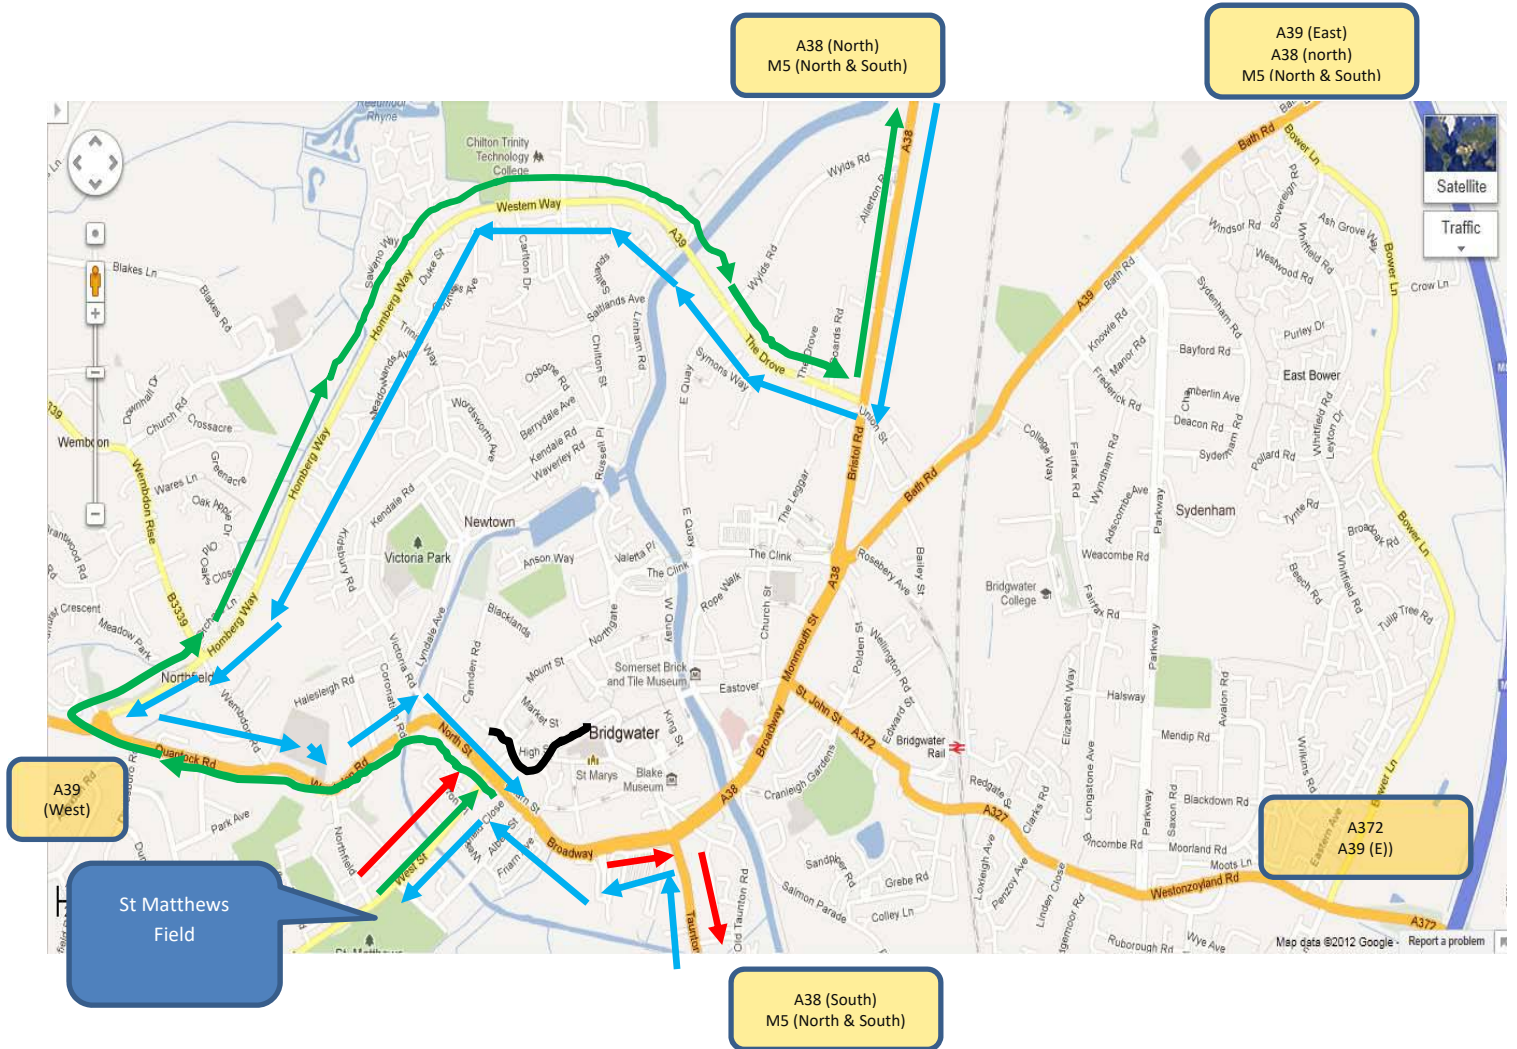

Bridgwater Carnival
St Matthews Field Car park Access and Exit Routes

This car park has a capacity of approx. 1000 cars and is grassed. This car park is open all evening.

It is approximately a 5 minute walk to the procession route and will be open until after the squibbing.

Expect delays when leaving any car park following the procession.

Key

Car Park Access Route ← (Blue arrow)

Car park exit Route during the procession → (Green arrow)   After the procession → (Red arrow)

Procession Route (nearest point) — (Black line)