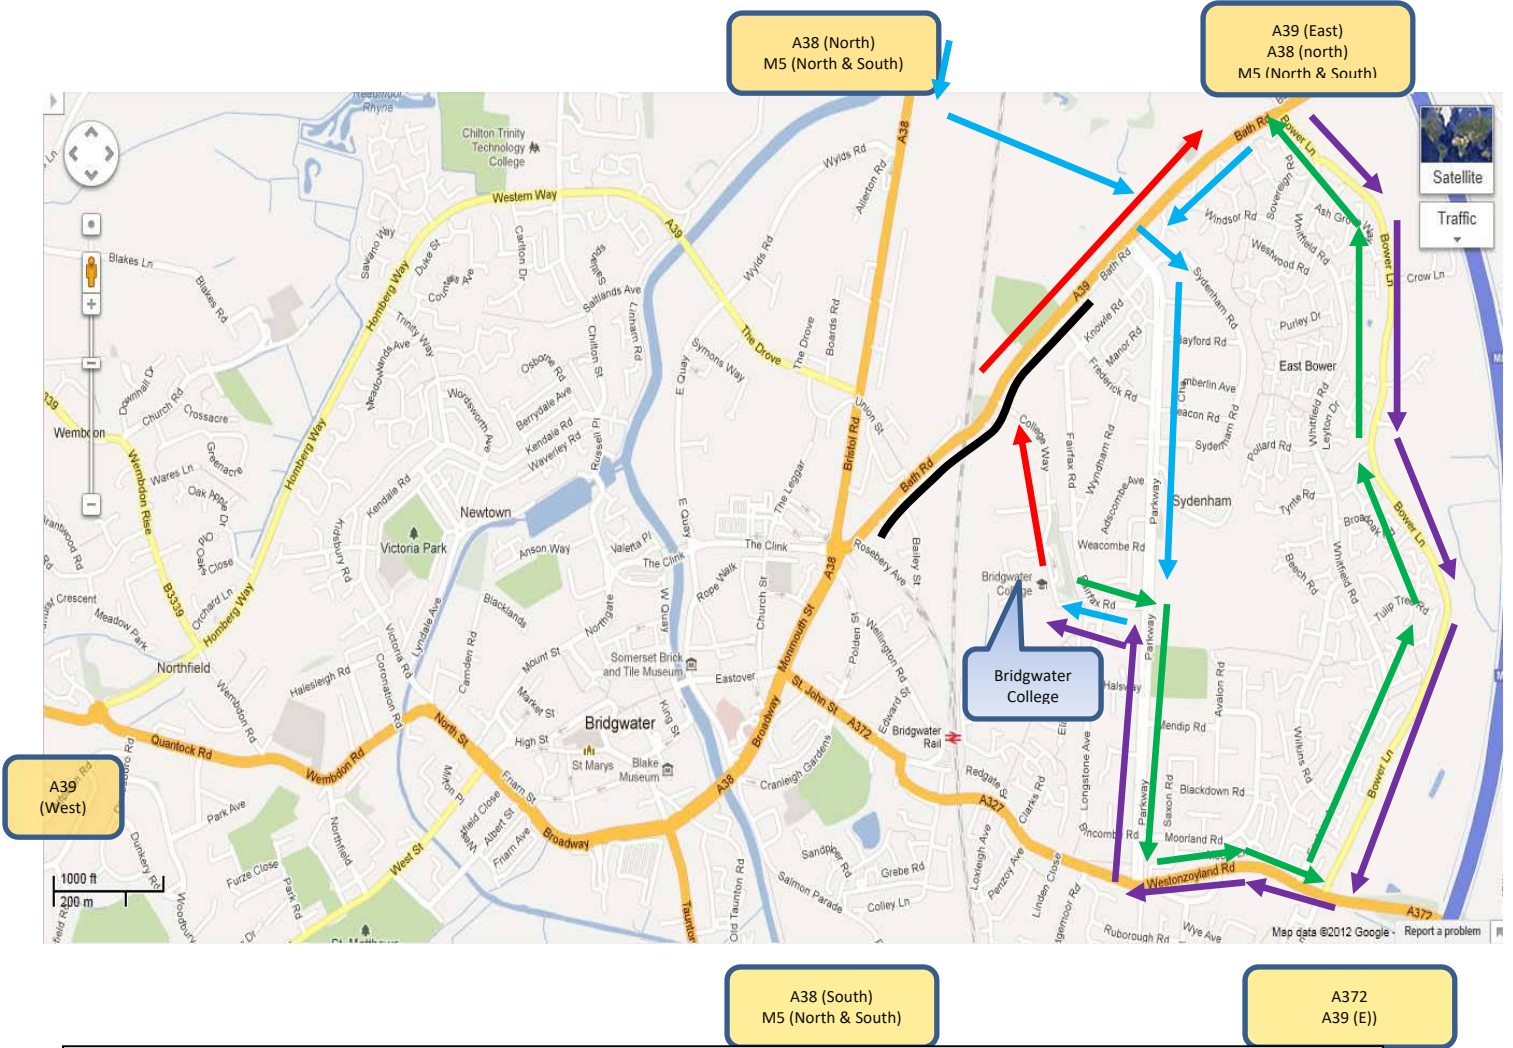

Bridgwater Carnival
Bridgwater College Car Park Access and Exit Routes

There are approx.500 spaces including disabled and is a level 10 minute walk from the procession route and is open until after the Squibbing has taken place.

Expect delays when leaving any car park following the procession.

Key

- Car Park Access Route Before 1800 hours → after 1800 hours ←
- Car park exit Route during the procession →
- Car Park exit route after the procession →
- Procession Route (nearest point) —