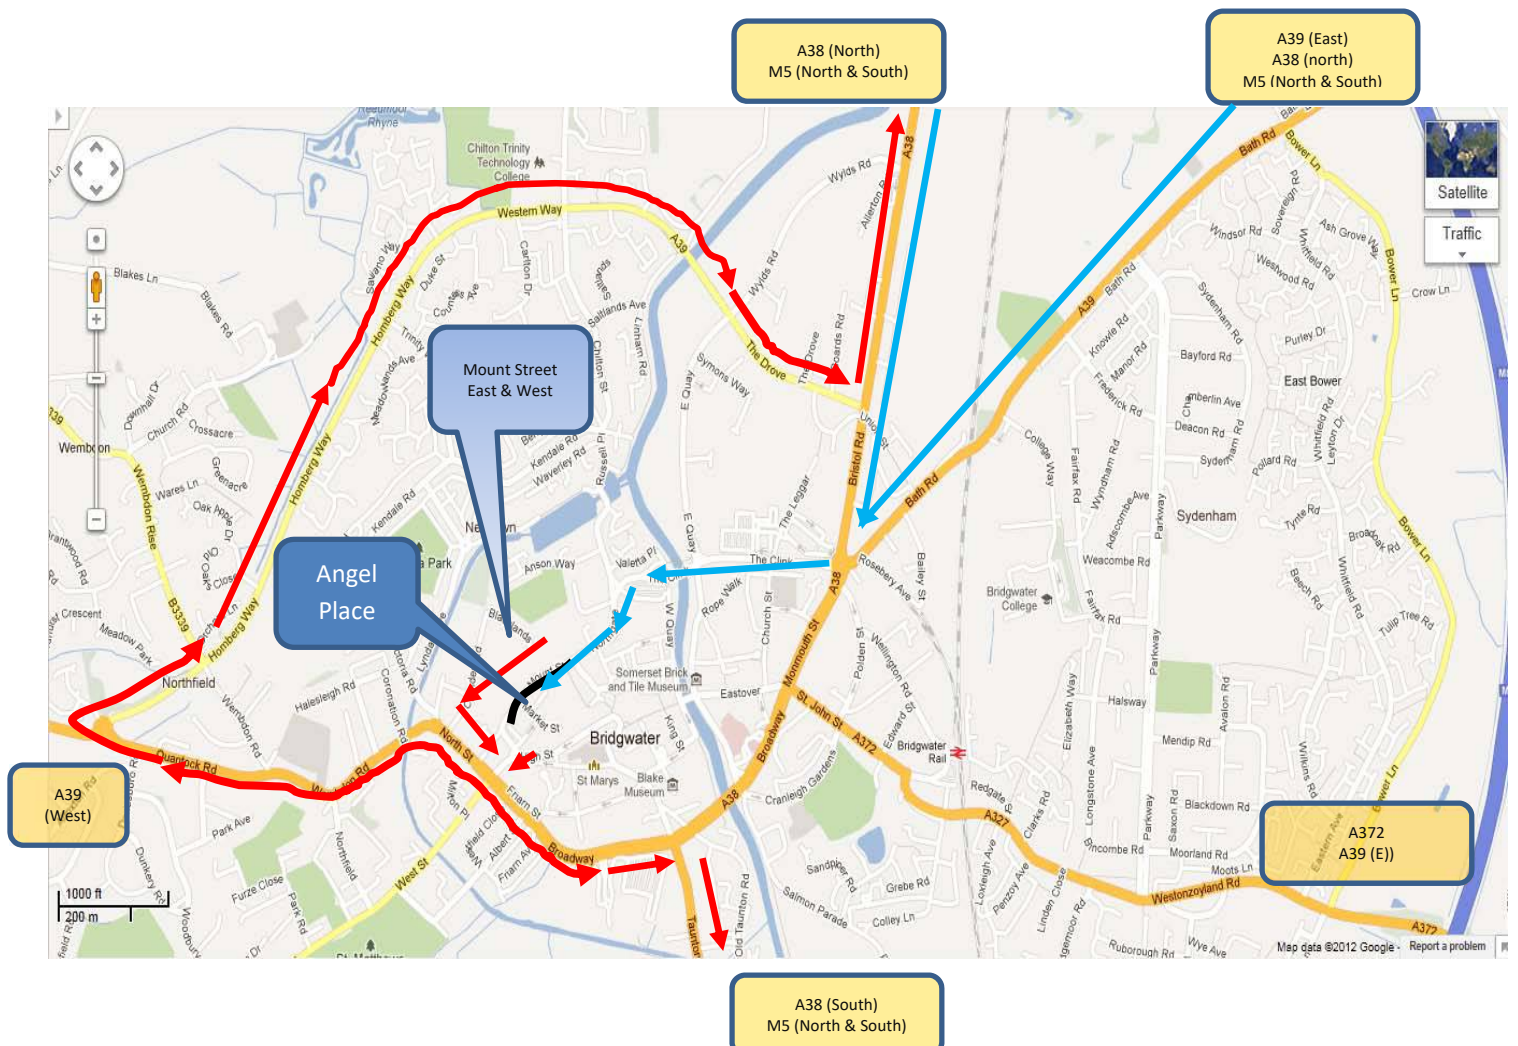

Key

Access route from M5 J23 

Exit Route 

Nearest procession Route 

Bridgwater Carnival

Morrisons & B&M Car Park Access and Exit Routes

Routes

Between these Car parks there are approx. 700 spaces and each is a level 5 minute walk from the procession route and are open until after the Squibbing has taken place.

On safety grounds there is no access from this car park to the A38 southbound.

Expect delays when leaving any car park following the procession.

Key	
Car Park Access Route	
Car park exit Route (during the procession)	
Car park exit Route (after the procession)	
Procession Route (nearest point)	

The normal car park regulations apply to these car parks until 1600 hours

All are adjacent to the procession route and will be open until after the squibbing.

You will not be able to leave these parks until after the procession.

Expect delays when leaving any car park following the procession.

Key

- Car Park Access Route →
- Car park exit Route →
- Procession Route (nearest point) —

Bridgwater Carnival
Northgate Car Park Access and Exit Routes