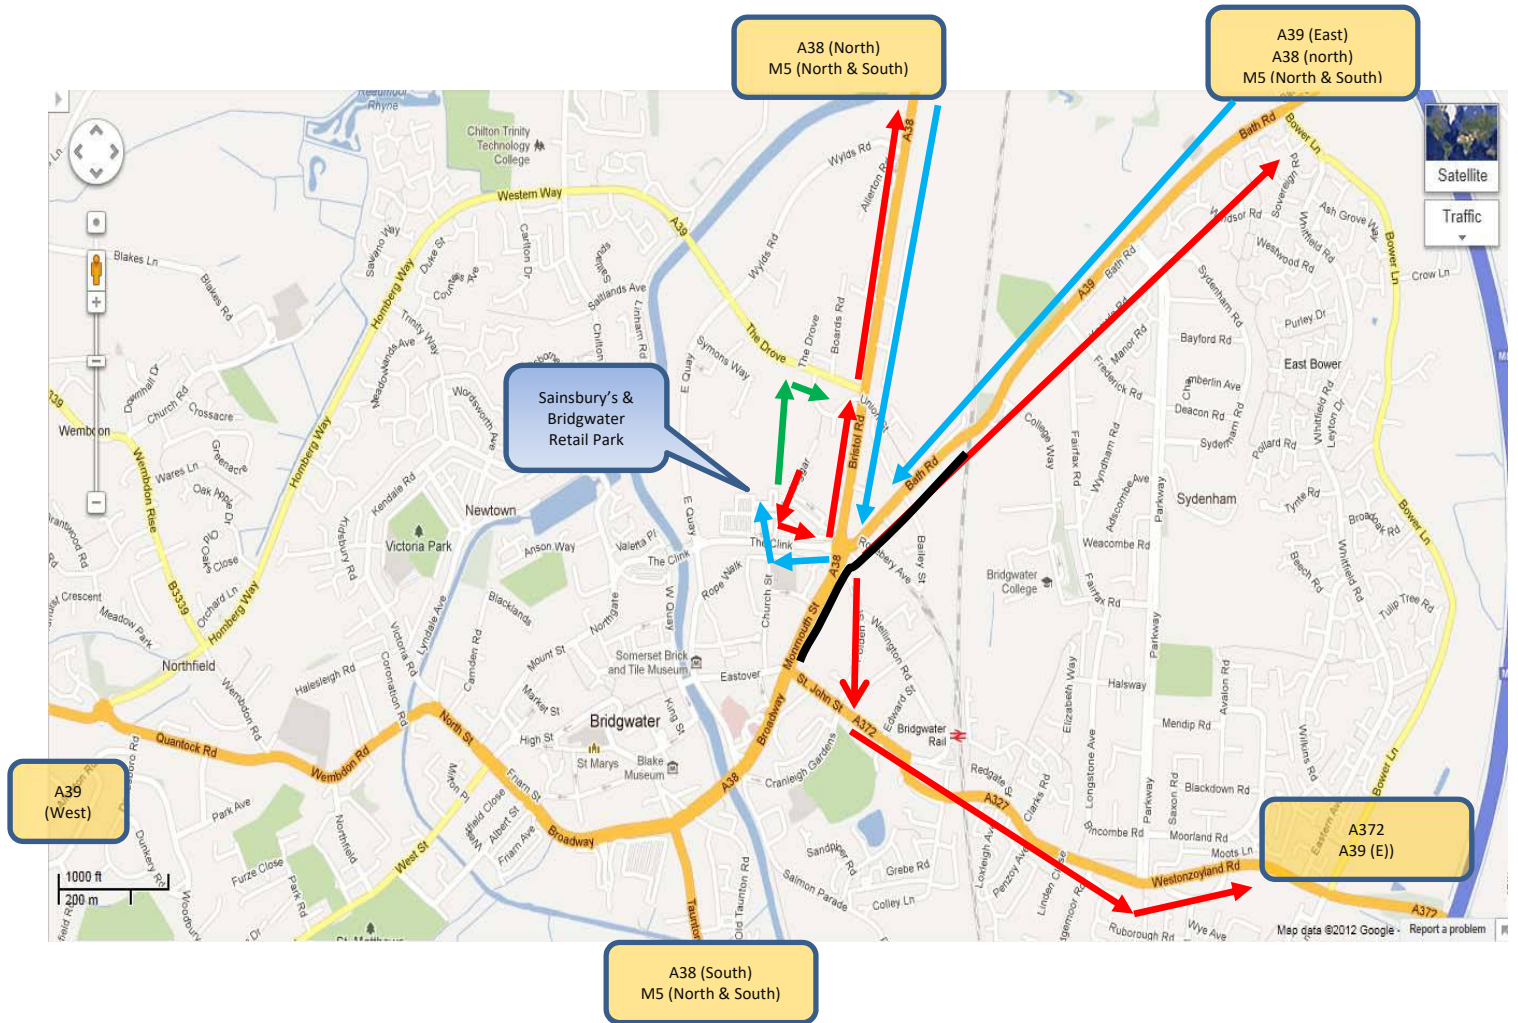

Bridgwater Carnival
Sainsbury's & Bridgwater Retail Car Park Access and Exit Routes

The normal car park regulations apply to this car park until 1600 hours

This car park has 320 parking spaces and is a 5 minute walk from the procession route and is open until after the Squibbing has taken place.

Expect delays when leaving any car park following the procession.

Key

- Car Park Access Route →
- Car park exit Route during the procession →   After the procession →
- Procession Route (nearest point)