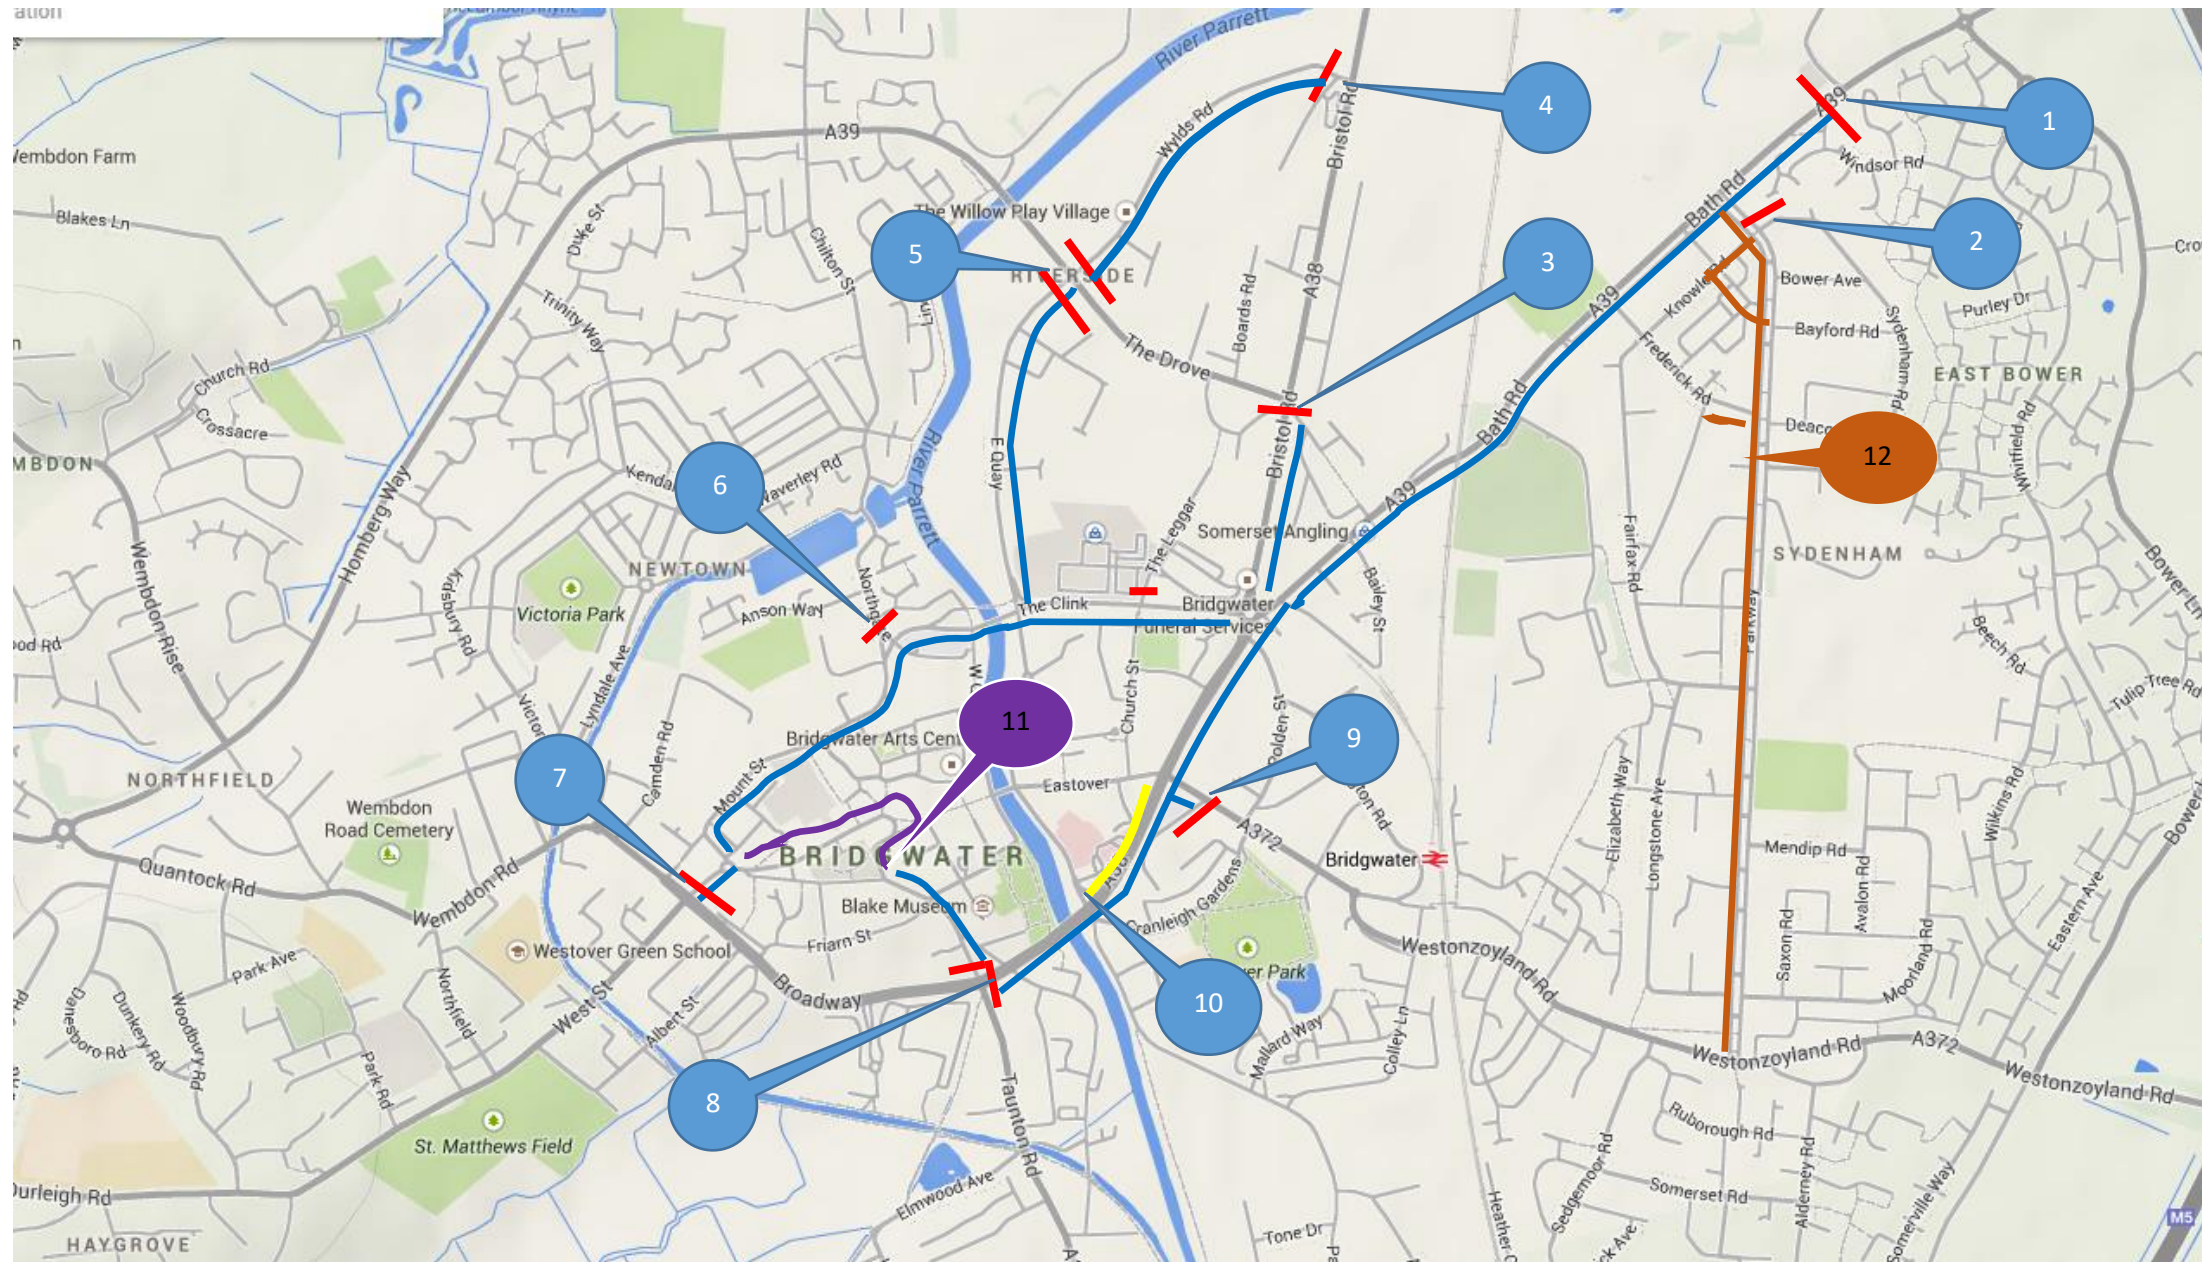

Bridgwater Guy Fawkes Carnival Closed Roads and Closure Points

Closure Point No	Location	Closure time	Closure Point No	Location	Closure time
1	A39 (Bath Road)/Kingsdown	1600 hours	7	A39 (Broadway)/Penel Orlieu	1600 hours
2	Parkway (Northbound)/Sydenham Road	1600 hours	8	A39 (Broadway)/Morrisons	1600 hours
3	A38 (Bristol Road)/The Drove	1600 hours	9	A372 (St John Street)Barclay Street	1600 hours
4	Wyls Road	1600 hours	10	Broadway (Salmon Parade to Eastover)	1300 hours
5	Wyls Road	1600 hours	11	Cornhill/High Street	0800 hours
6	Northgate/The Clink	1600 hours	12	Parkway procession assembly area	From 0900 hours