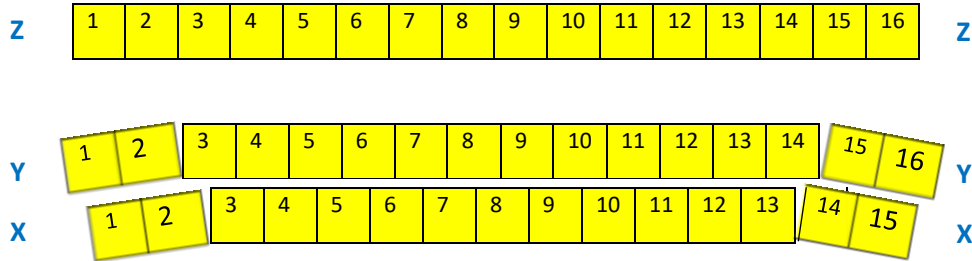

BRIDGWATER CARNIVAL CONCERTS ~ TOWN HALL SEATING PLAN

 Premium Seats: £19.50 (First Monday only ~ £17.50)

 Regular Seats: £17.00 (First Monday only ~ £15.00)

BALCONY

GROUND FLOOR