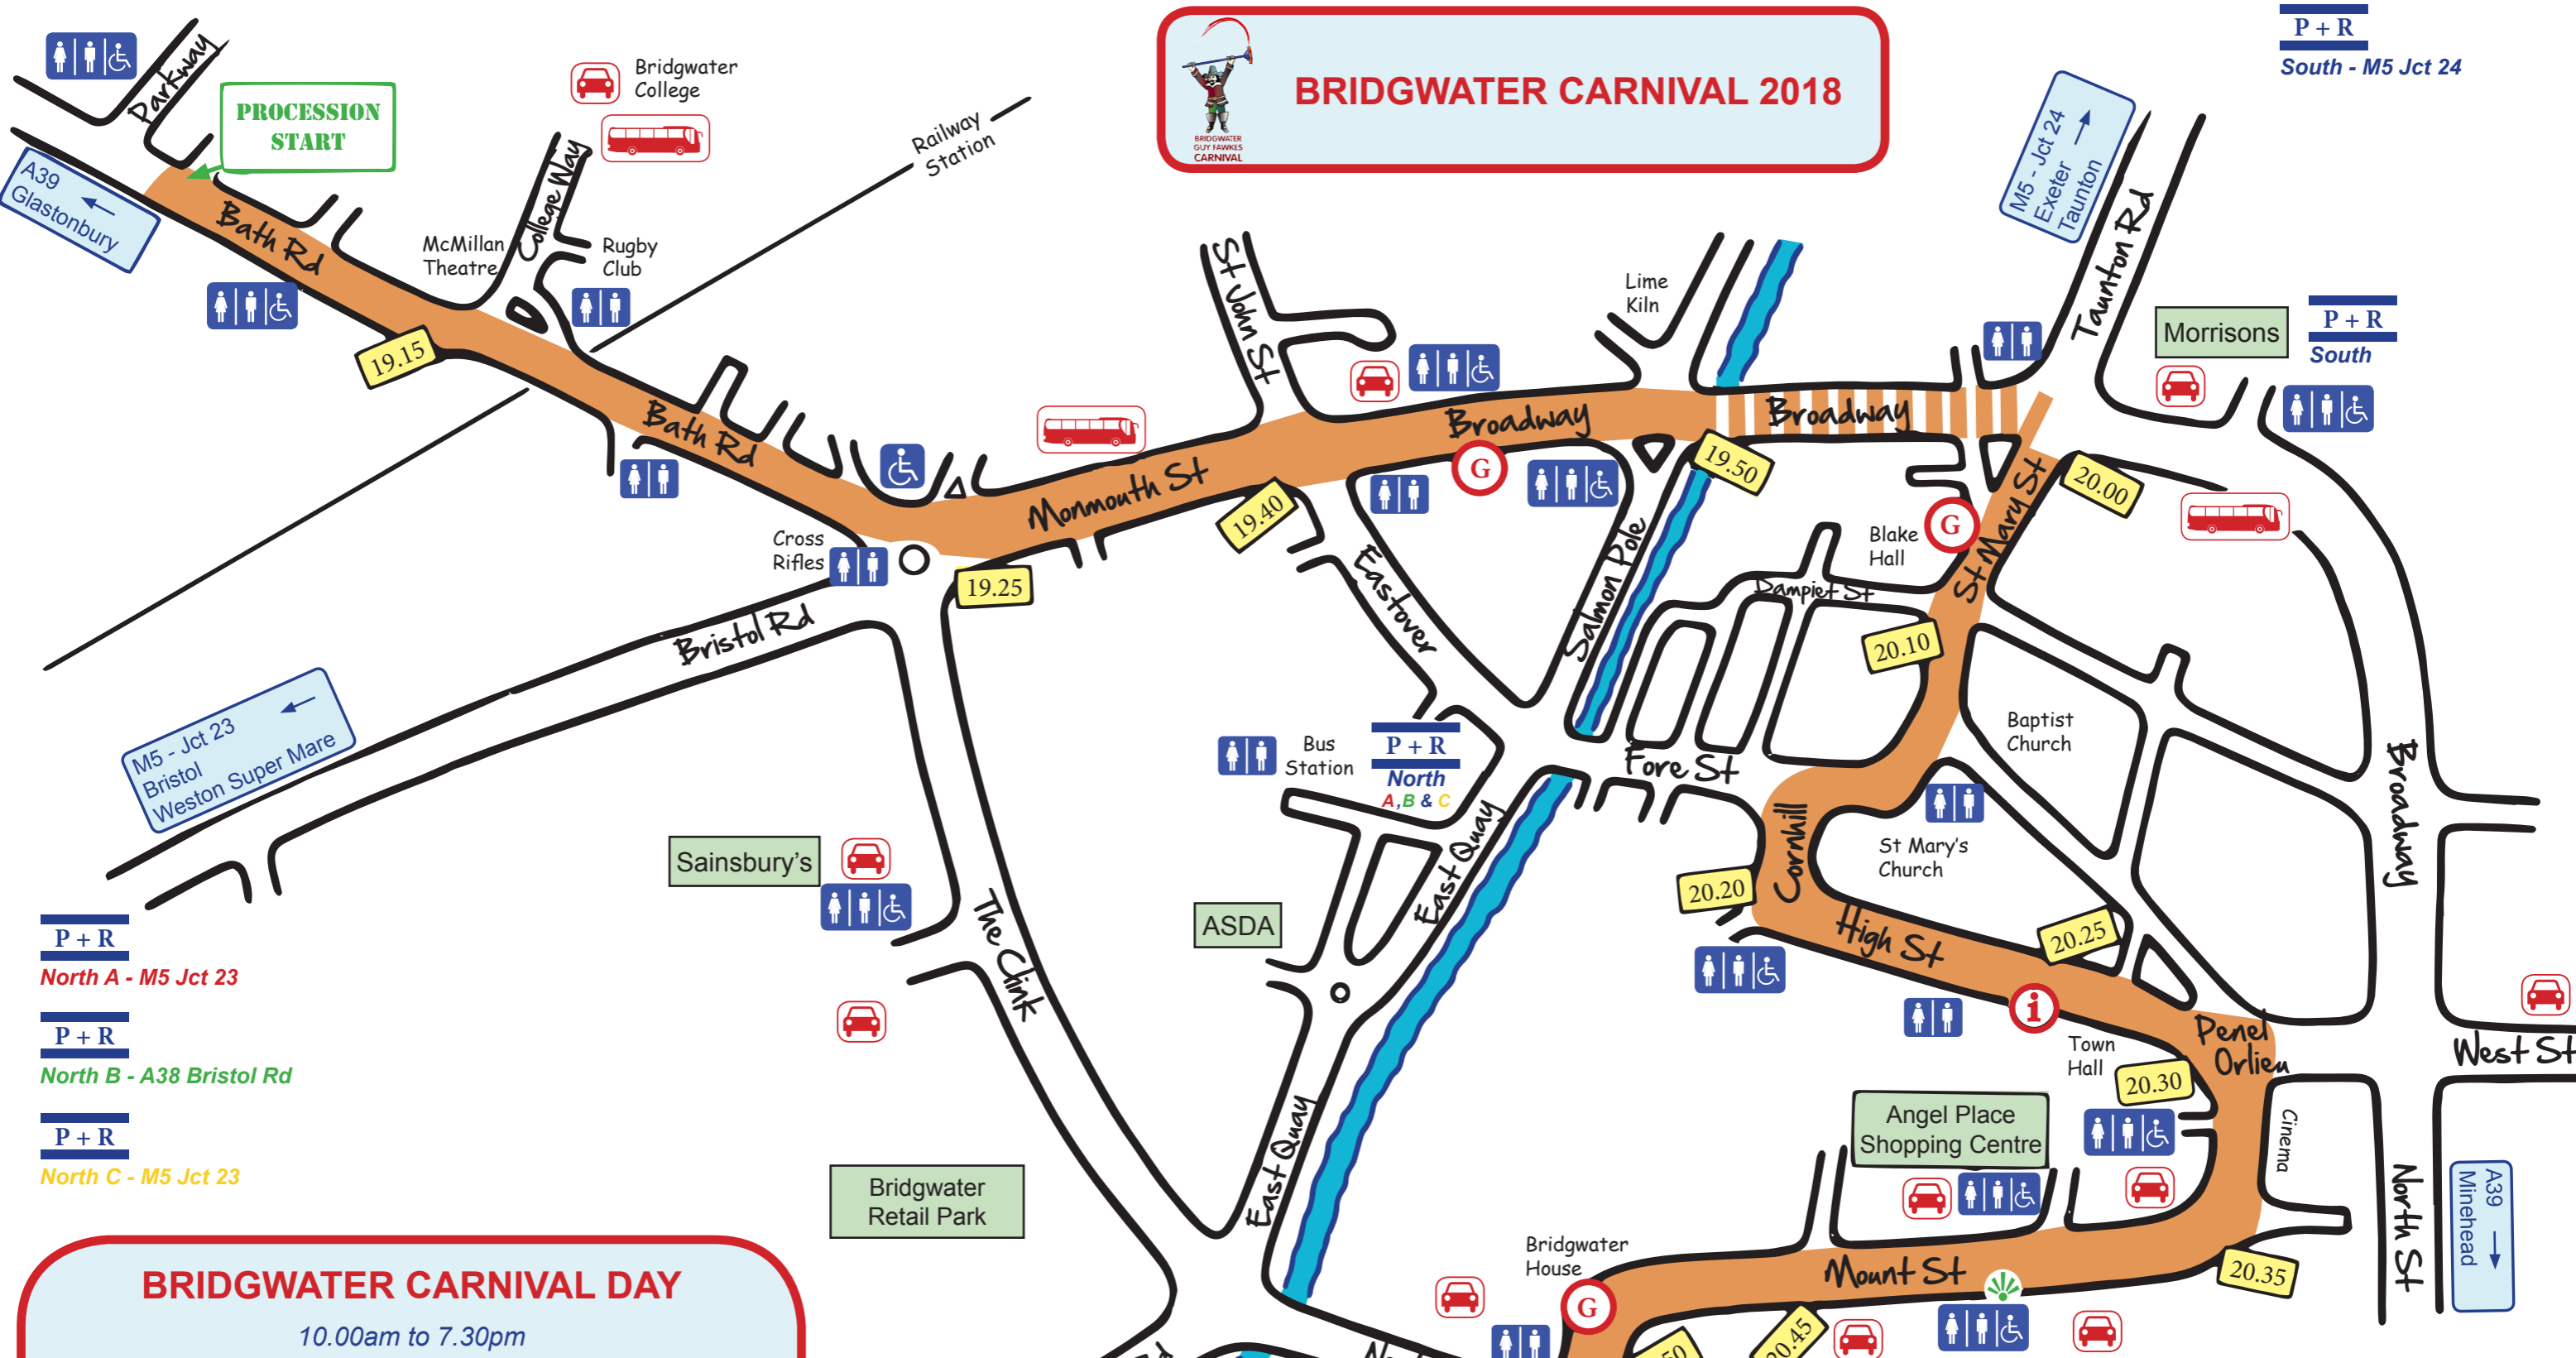

# BRIDGWATER CARNIVAL 2018

P + R  
South - M5 Jct 24

P + R  
North A - M5 Jct 23

P + R  
North B - A38 Bristol Rd

P + R  
North C - M5 Jct 23

**BRIDGWATER CARNIVAL DAY**  
10.00am to 7.30pm  
Live music and entertainment in the town centre, High Street, Cornhill, Angel Place Shopping Centre & St. Mary's Church

6.30pm  
**PRE-CARNIVAL PROCESSION**  
leaving from the Start Point in Bath Road

7.00pm  
**CARNIVAL PARADE**  
leaving from the Start Point in Bath Road

10.45pm (approx)  
Simultaneous Squibbing Display - High Street  
(start dependent on finish time of the Parade)

19.15  
Approx. times of arrival of Parade at points on the route

- Parade Route
- Rest Area (*strictly no spectators*)
- Carnival Information Centre
- Toilets (including with disabled access)
- Car Parks
- Coach Parking Areas
- Park & Ride
- Grandstands
- Viewing area for disabled