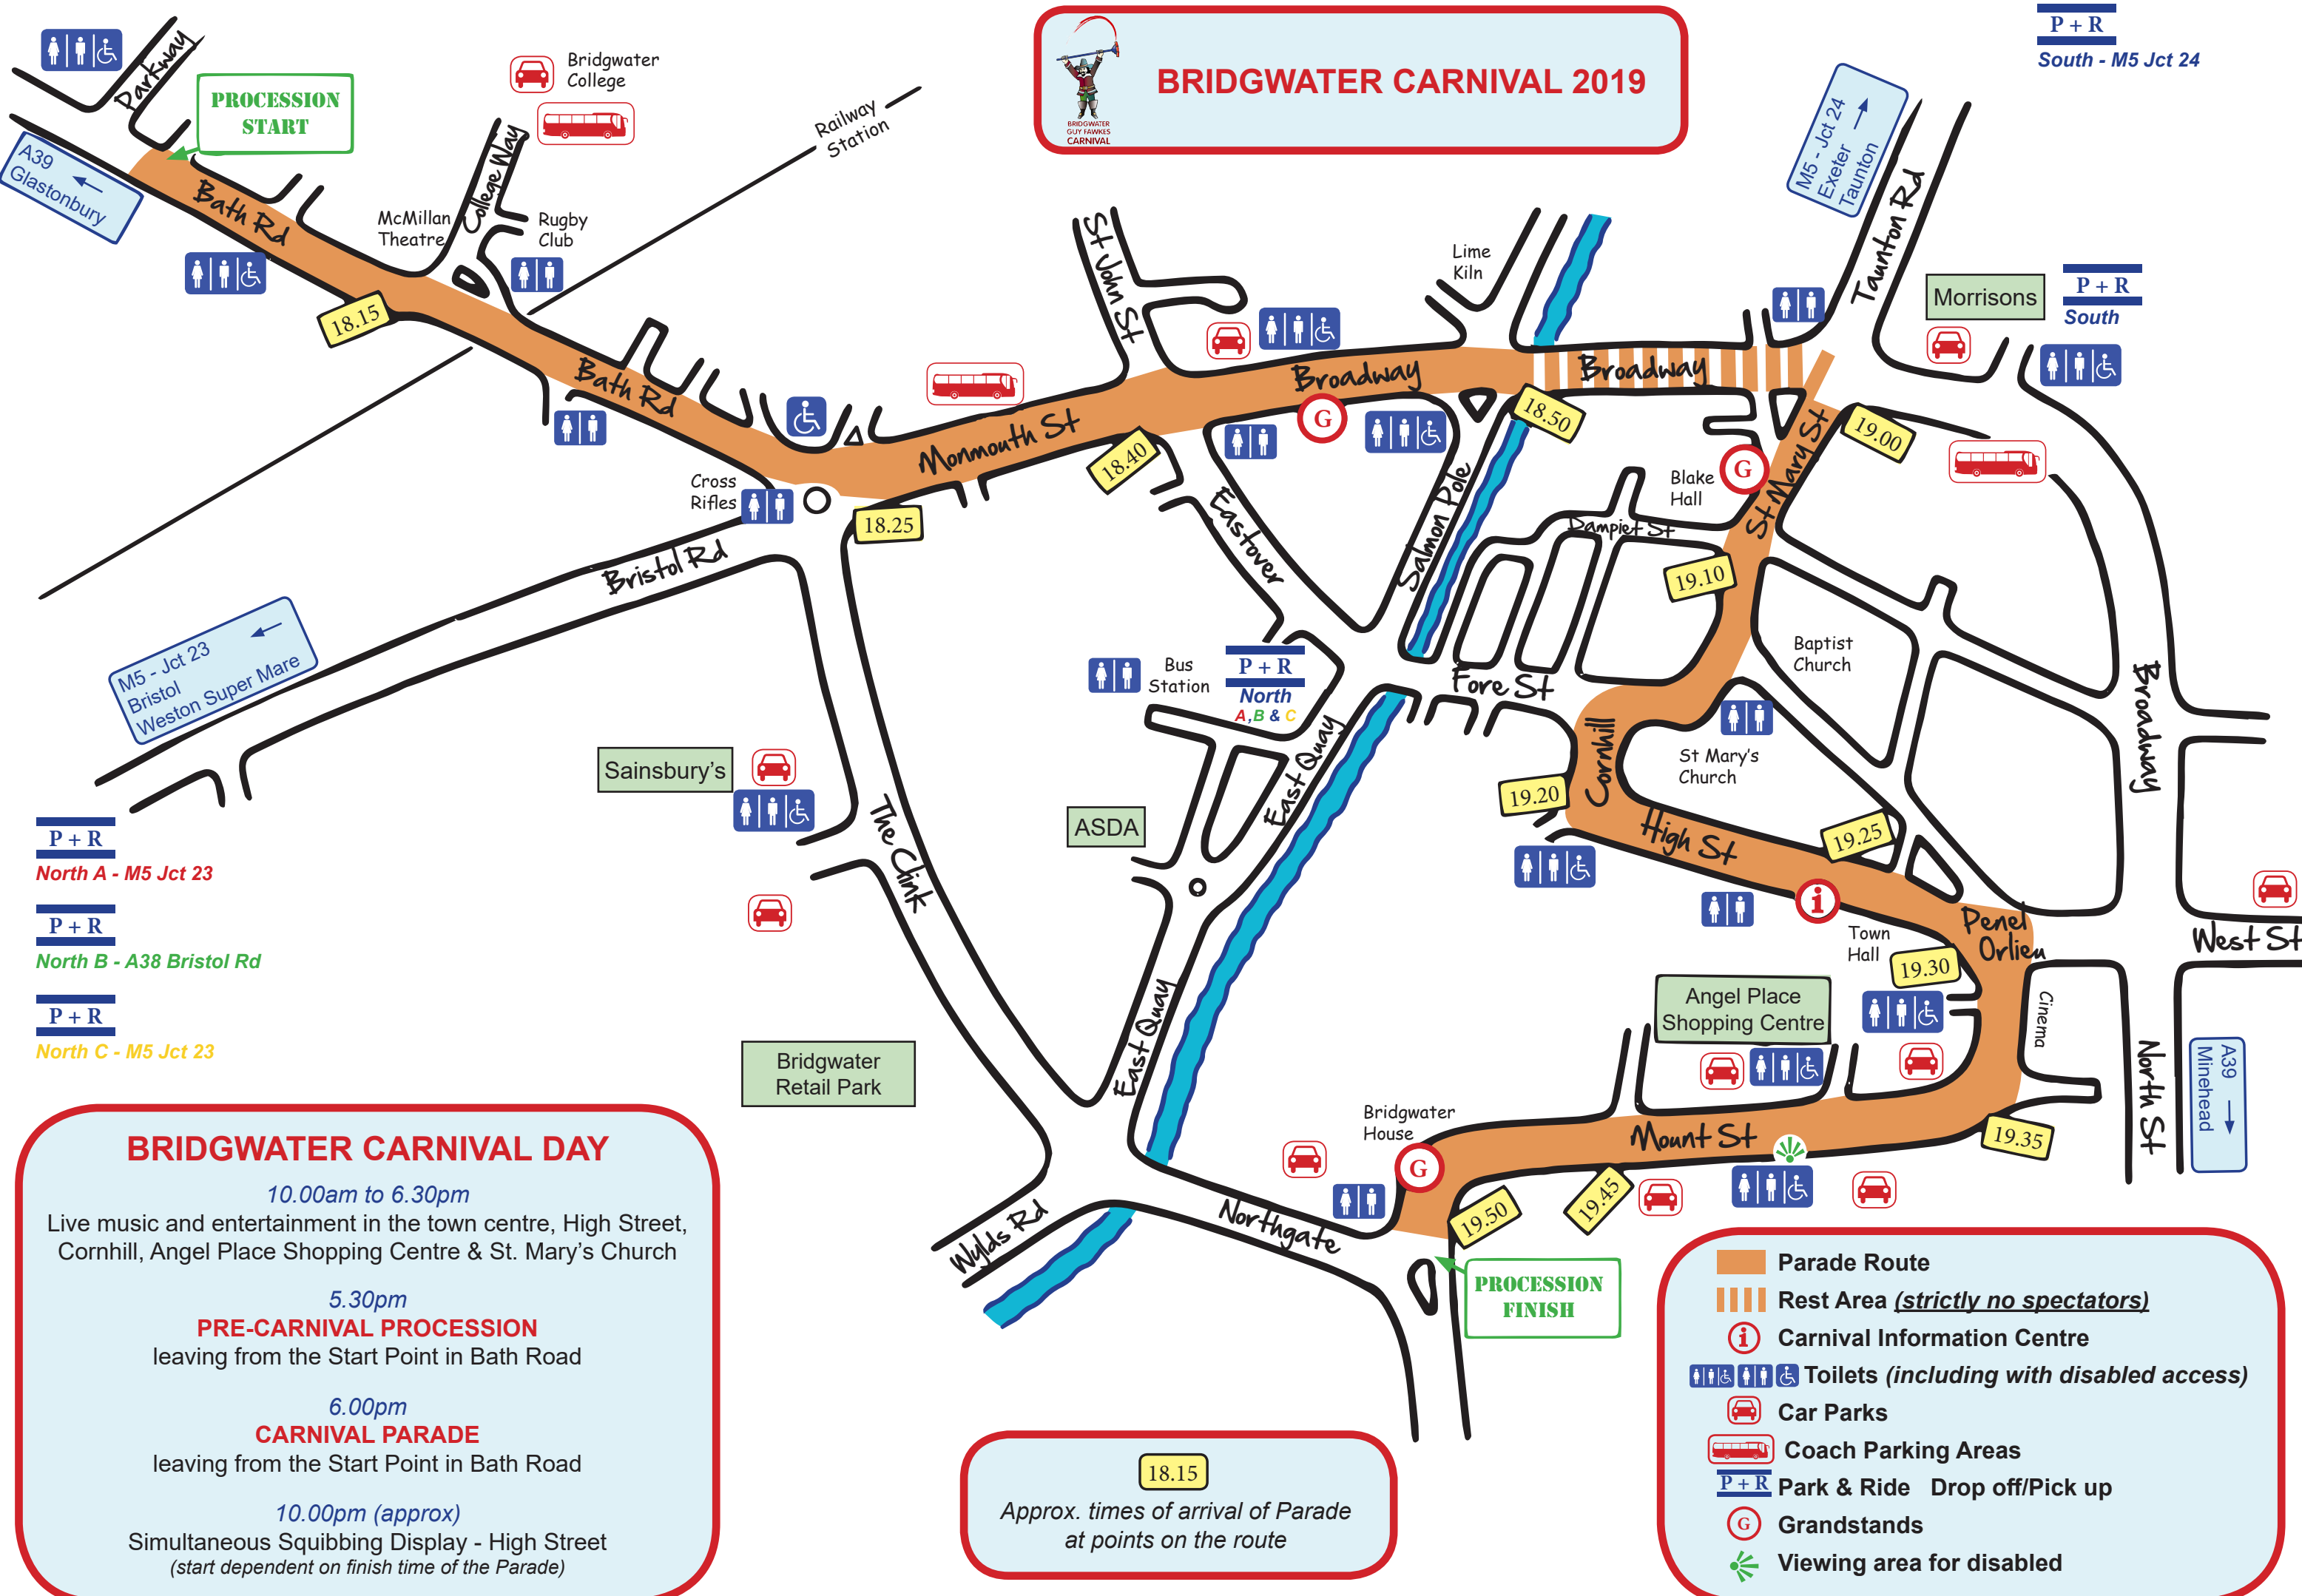

BRIDGWATER CARNIVAL 2019

P + R
South - M5 Jct 24

P + R
North A - M5 Jct 23

P + R
North B - A38 Bristol Rd

P + R
North C - M5 Jct 23

BRIDGWATER CARNIVAL DAY

10.00am to 6.30pm
Live music and entertainment in the town centre, High Street, Cornhill, Angel Place Shopping Centre & St. Mary's Church

5.30pm
PRE-CARNIVAL PROCESSION
leaving from the Start Point in Bath Road

6.00pm
CARNIVAL PARADE
leaving from the Start Point in Bath Road

10.00pm (approx)
Simultaneous Squibbing Display - High Street
(start dependent on finish time of the Parade)

18.15
Approx. times of arrival of Parade at points on the route

- Parade Route
- Rest Area (*strictly no spectators*)
- Carnival Information Centre
- Toilets (*including with disabled access*)
- Car Parks
- Coach Parking Areas
- Park & Ride Drop off/Pick up
- Grandstands
- Viewing area for disabled